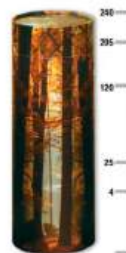

Scatter Tubes

Alder Forest Independent Funeral Service

More designs available on request

Extra Small £18

Small £20

Medium £30

Large £35

Colourful coffin scatter tubes

Large £40

Autumn