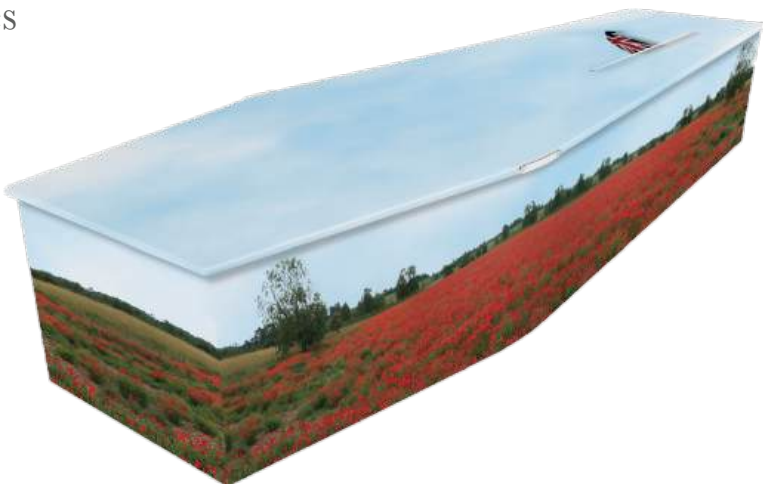

Poppies

Traditional

£900.00