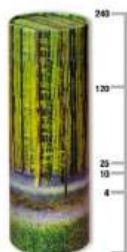

Large £35

Colourful coffin scatter tubes

Large £40

Sunflower

Forget-Me-Not

Bluebell Wood

Poppy

Ocean Sunset