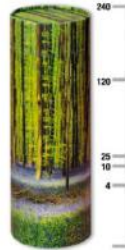

# Scatter Tubes

Alder Forest Independent Funeral Service

More designs available on request

Sunflower

Forget-Me-Not

Bluebell Wood

Poppy

Ocean Sunset