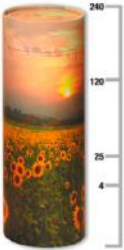

Extra Small £18

Small £20

Medium £30

Large £35

Colourful coffin scatter tubes

Large £40

Scatter Tubes

Alder Forest Independent Funeral Service

More designs available on request

Sunflower