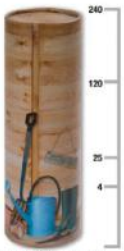

Extra Small £18

Small £20

Medium £30

Large £35

Colourful coffin scatter tubes

Large £40

Scatter Tubes

Alder Forest Independent Funeral Service

More designs available on request

Gardening